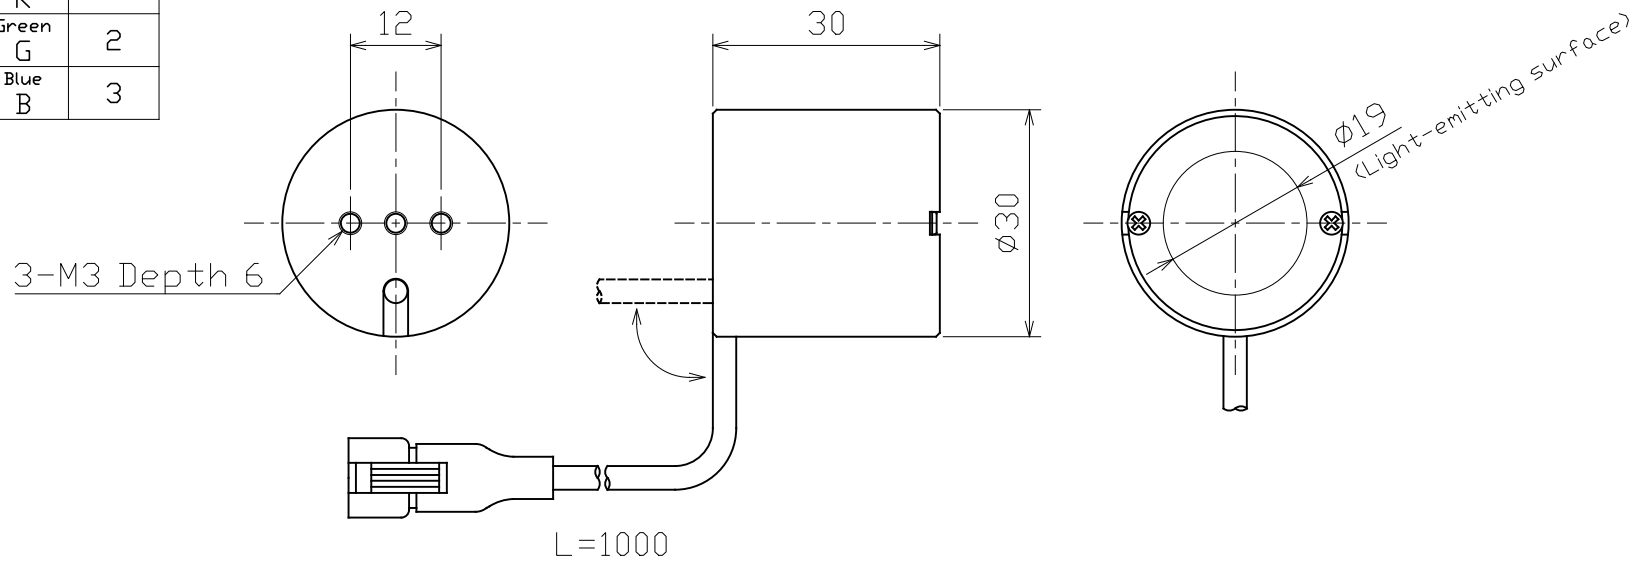

LED Spot Light

LHVA-SP30□-□
X1 X2

* Electric Current Consumption 700mA

(Note) Please do not remove the tags attached to the product.
Light-emitting part during lighting, please do not look directly.

(注) 製品に取り付けられているタグは外さないでください
点灯中の発光部は、直視しないでください

X1 Lens type	n	X2 Color	n
L (long)	2	White W	0
S (short)	3	Red R	1
		Green G	2
		Blue B	3

Details of Connector

	Light	Power Supply
Connector	SMR-03V-B	SMP-03V-BC
Contact	BYM-001T-P0.6	BHF-001T-0.8SS