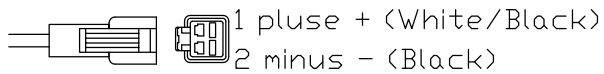

LED Flat Ring Light

LFR-130□

□には発光色

WH=白, B=青, G=緑 が入ります

Details of Connector

	Light	Power Supply	* 90 LEDs
Connector	SMR-02V-B	SMP-02V-BC	* Only 12V USE
Contact	BYM-001T-0.6	BHF-001T-0.8SS	* Electric Power Consumption 7.2W