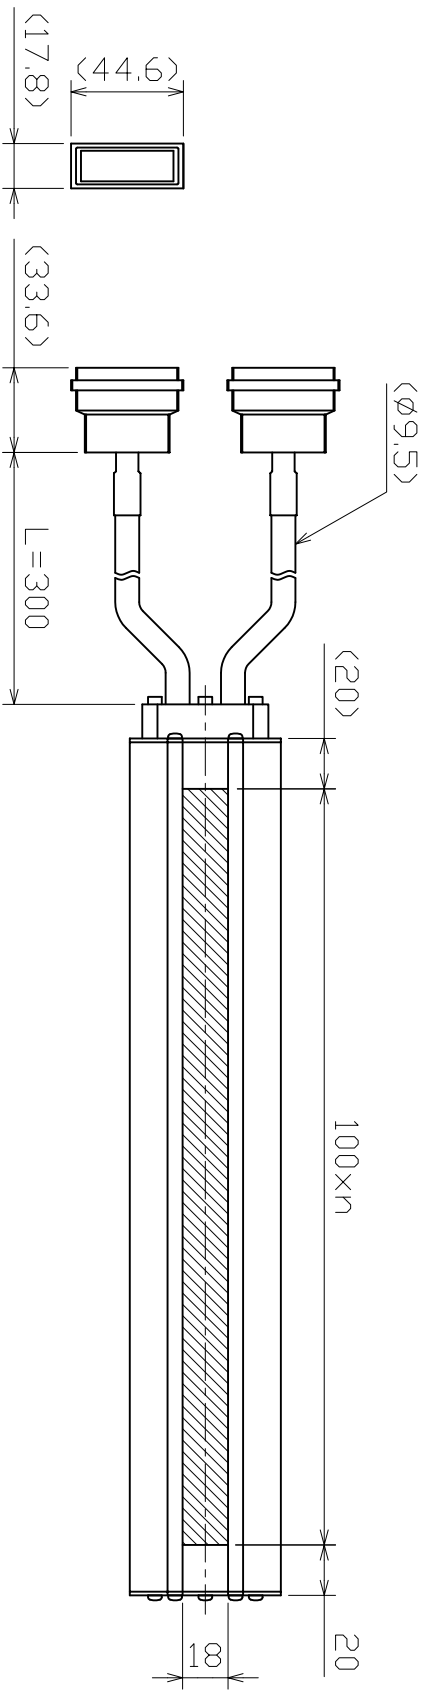

LED Line Light

LBEA-LSRH(100xn)W (n=11,12,13,14,15, ...,20)

* White LEDs

* Electric Power Consumption (30xn)W

8-六角ナットM4用スロット