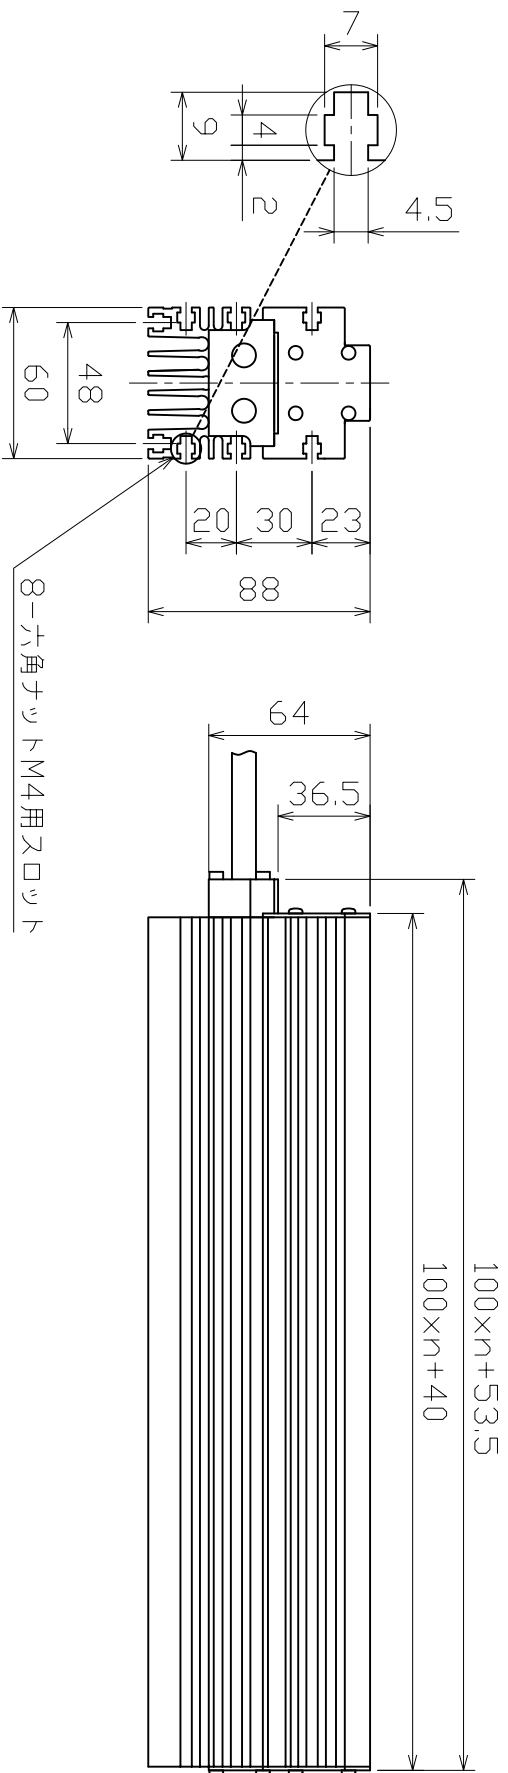

LED Line Light

LBEA-LSRH(100xn)W (n=11,12,13,14,15, ...,20)

* White LEDs

* Electric Power Consumption (30xn)W

8-六角ナットM4用スロット