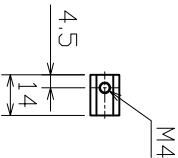

# LED Line Light

LBEA-LSRC(100xn)W (n=1,2,3,...,20)

\* Only 24V USE

\* Electric Power Consumption (9.5xn)W

(Note) Please do not remove the tags attached to the product.

Light-emitting part during lighting, please do not look directly.

<注>製品に直接見付けられている部分は絶対に見ないでください

点灯中の発光部分は、直視しないでください

## Standard accessories

Dedicated slide nut : (n-1) pcs.  
(Max: 10, Min: 2 pcs.)

(option : M3,M5)

Slot for  
dedicated slide nut  
M5 hexagon nut

n=1~7

n=8~

(100xn)+21.5

(100xn)+13