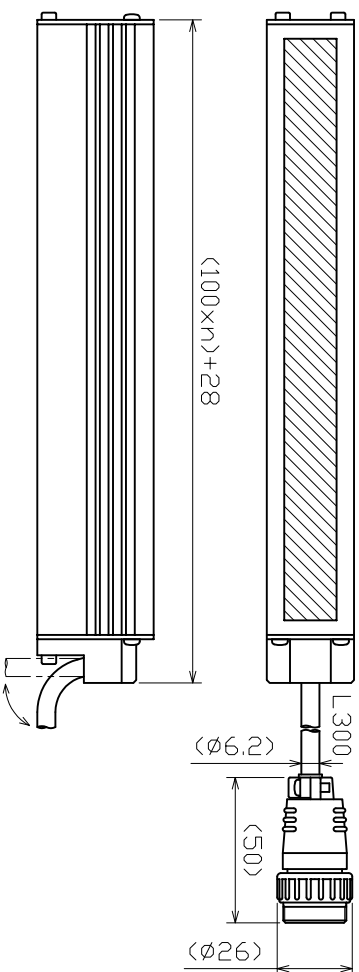

# LED Line Light

LBEA-LSRC(100xn)W (n=1,2,3,...,20)

\* Only 24V USE

\* Electric Power Consumption (9.5xn)W

(Note) Please do not remove the tags attached to the product.

Light-emitting part during lighting, please do not look directly.

## Standard accessories

Dedicated slide nut : (n-1) pcs.  
(Max: 10, Min: 2 pcs.)

(option : M3,M5)

Slot for  
dedicated slide nut  
M5 hexagon nut

n=1~7

n=8~

(100xn)+21.5

(100xn)+13

(100xn)+28

Details of Connector

|           | Light       | Power Supply  |
|-----------|-------------|---------------|
| Connector | SMR-03V-B   | SMP-03V-BC    |
| Contact   | BYM-001T-06 | BHF-001T-08SS |