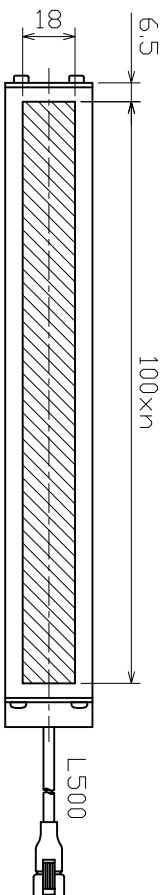

# LED Line Light

LBEA-LSRC(100xn)W (n=1,2,3,...,20)

\* Only 24V USE

\* Electric Power Consumption (9.5xn)W

(Note) Please do not remove the tags attached to the product.

Light-emitting part during lighting, please do not look directly.

<注>製品に直接見付けられている部分は絶対に見ないでください

点灯中の発光部分は、直視しないでください

## Standard accessories

Dedicated slide nut : (n-1) pcs.  
(Max: 10, Min: 2 pcs.)

(option : M3,M5)

Slot for  
dedicated slide nut  
M5 hexagon nut

n=1~7

n=8~

(100xn)+21.5

(100xn)+13

(100xn)+28

Details of Connector

|           | Light       | Power Supply  |
|-----------|-------------|---------------|
| Connector | SMR-03V-B   | SMP-03V-BC    |
| Contact   | BYM-001T-06 | BHF-001T-08SS |