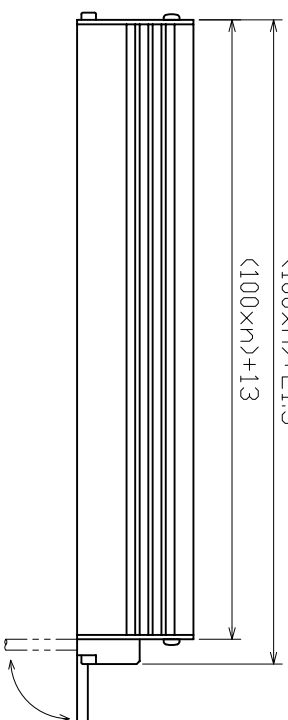

# LED Line Light

LBEA-LSRC(100xn)W (n=1,2,3,...,20)

\* Only 24V USE

\* Electric Power Consumption (9.5xn)W

(Note) Please do not remove the tags attached to the product.

Light-emitting part during lighting, please do not look directly.

<注>製品に直接見付けられている部分は絶対に見ないでください

点灯中の発光部分は、直視しないでください

## Standard accessories

Dedicated slide nut : (n-1) pcs.  
(Max: 10, Min: 2 pcs.)

(option : M3,M5)

Slot for  
dedicated slide nut  
M5 hexagon nut

n=1~7

n=8~

(100xn)+21.5

(100xn)+13

(100xn)+28

Details of Connector

|           | Light       | Power Supply  |
|-----------|-------------|---------------|
| Connector | SMR-03V-B   | SMP-03V-BC    |
| Contact   | BYM-001T-06 | BHF-001T-08SS |