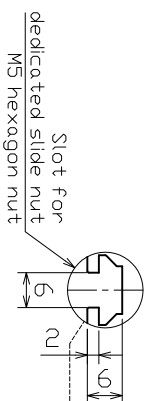

# LED Line Light

LBEA-LSRC(100xn)W (n=1,2,3,...,20)

\* Only 24V USE

\* Electric Power Consumption (9.5xn)W

(Note) Please do not remove the tags attached to the product.

Light-emitting part during lighting, please do not look directly.

<注>製品に直接見付けられている部分は絶対に見ないでください

点灯中の発光部分は、直視しないでください

## Standard accessories

Dedicated slide nut : (n-1) pcs.  
(Max: 10, Min: 2 pcs.)

(option : M3,M5)

Slot for  
dedicated slide nut  
M5 hexagon nut

n=1~7

n=8~

(100xn)+21.5

(100xn)+13

(100xn)+28

Details of Connector

|           | Light       | Power Supply  |
|-----------|-------------|---------------|
| Connector | SMR-03V-B   | SMP-03V-BC    |
| Contact   | BYM-001T-06 | BHF-001T-08SS |