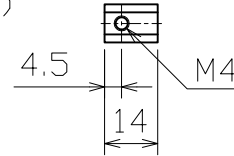

LED Line Light

LBEA-LSRA(100xn)□

- 発光面長さ : 100mm(n=1)~1500mm(n=15)
- Only 24V USE
- Electric Power Consumption (20xn)W

□	Color
W	(white)
B	(Blue)

標準付属品

専用スライドナット (n+1) 個
(MAX10個)

※M3、M5はオプションになります