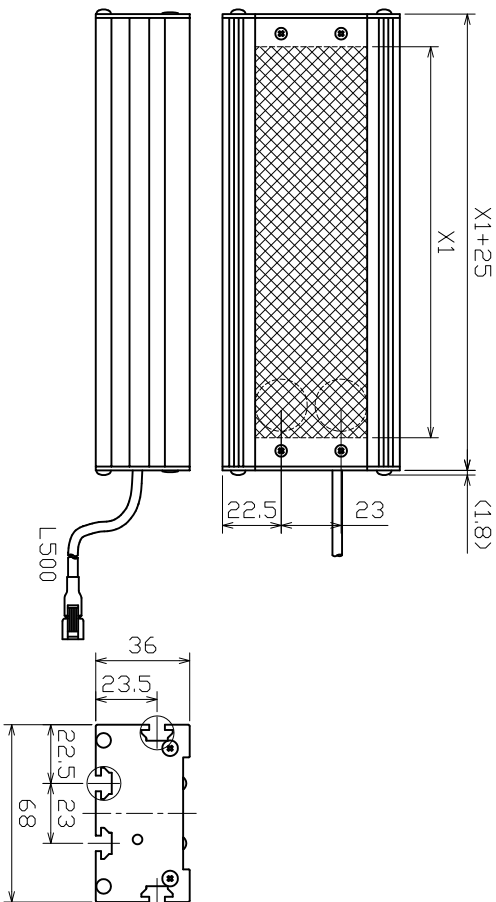

DC12V model				DC24V model				SKETCH DRAWING
可動式ユニット 付番数	X1 length	N	Electric Power Consumption	可動式ユニット 付番数	X1 length	N	Electric Power Consumption	
2	75	01	9W	4	150	01	18W	1
	150	02	18W		300	02	36W	
4	225	03	27W	6	450	03	54W	
				8	600	04	72W	
					750	05	90W	2
					900	06	108W	
					1050	07	126W	
					1200	08	144W	
					1350	09	162W	
					1500	10	180W	
					1650	11	198W	1800
					1800	12	216W	

1

DC12V model Details of Connector

Light	Power Supply
Connector SMR-02V-B	SMP-02V-BC
Contact BYM-001T-06	BHF-001T-08SS

DC24V model Details of Connector

Light	Power Supply
Connector SMR-03V-B	SMP-03V-BC
Contact BYM-001T-06	BHF-001T-08SS