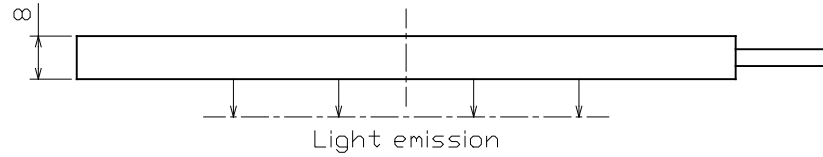

LED Square Light

IFHA-75□

* Electric Power Consumption 14W (Red, White, Blu)
9W (Infrared)

(Note) Please do not remove the tags attached to the product.
Light-emitting part during lighting, please do not look directly.

<注> 製品に取り付けられているタグは外さないでください
点灯中の発光部は、直視しないでください

color □	n	Input voltage
Red R	0	DC12V
White W	1	
Blue B	2	
Infrared IR-850	3	DC24V
Red RHV	4	
White WHV	5	
Blue BHV	6	
Infrared IR-850HV	7	

Details of Connector (for DC12V in)