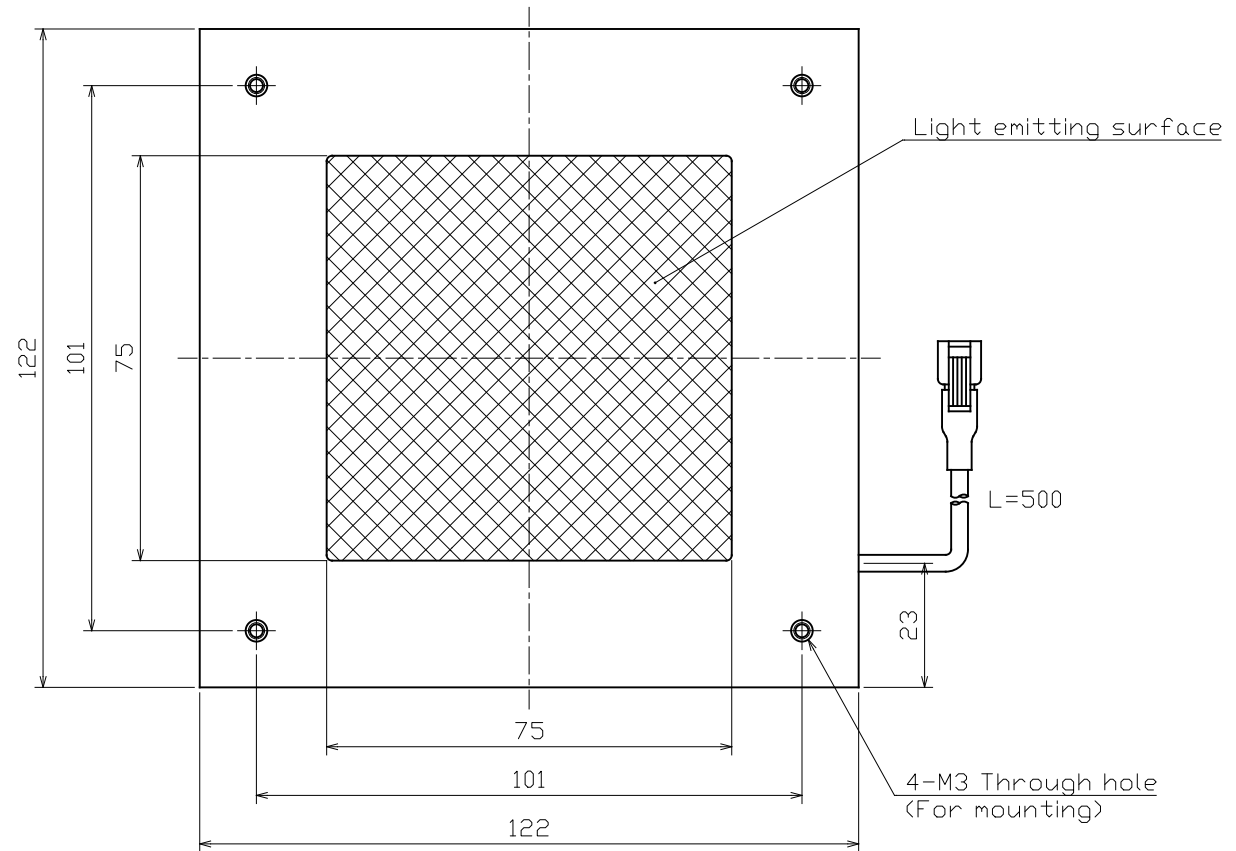

LED Square Light

IFHA-75□

* Electric Power Consumption 14W (Red, White, Blu)
9W (Infrared)

(Note) Please do not remove the tags attached to the product.
Light-emitting part during lighting, please do not look directly.

<注> 製品に取り付けられているタグは外さないでください
点灯中の発光部は、直視しないでください

color □	n	Input voltage
Red R	0	DC12V
White W	1	
Blue B	2	
Infrared IR-850	3	DC24V
Red RHV	4	
White WHV	5	
Blue BHV	6	
Infrared IR-850HV	7	

Details of Connector (for DC12V in)